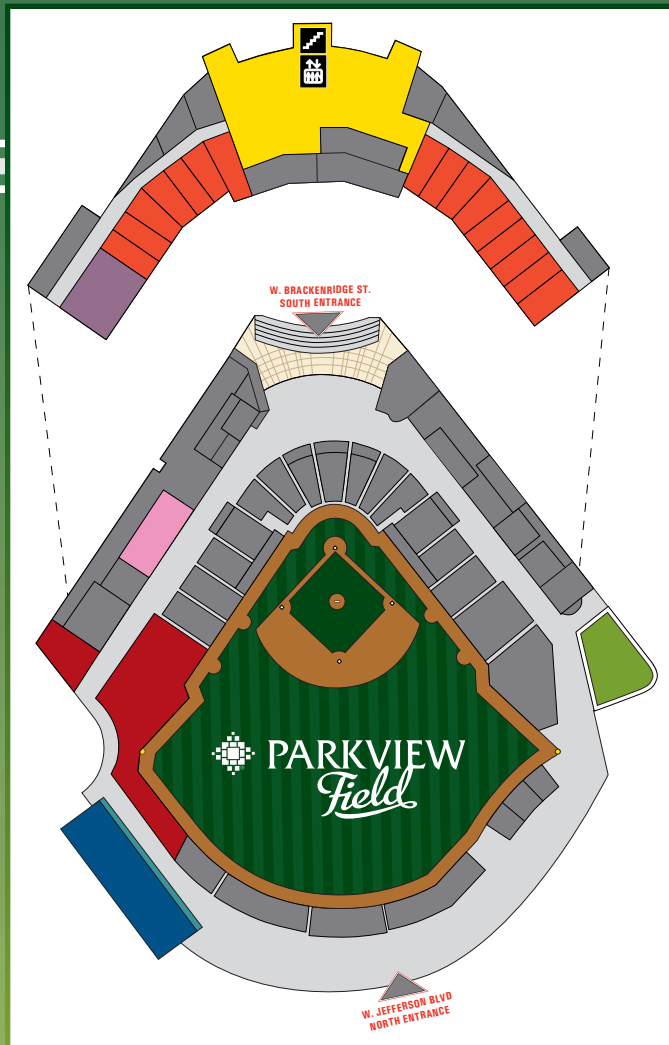

PARKVIEW FIELD

RENTABLE AREAS AT PARKVIEW FIELD

- SUITE LEVEL LOUNGE
- J. CHAPMAN'S SUITE LEVEL LOFT
- LUXURY SUITES
- LINCOLN FINANCIAL EVENT CENTER
- TREETOPS ROOFTOP PARTY AREA
- MAIN CONCOURSE
- KID'S PLAY AREA
- INDOOR BATTING CAGES
- APPLESEED PICNIC PAVILION

Parkview Field • 1301 Ewing Street • Fort Wayne, IN 46802
P: (260) 482-6400 • F: (260) 471-4678 • ParkviewField.com