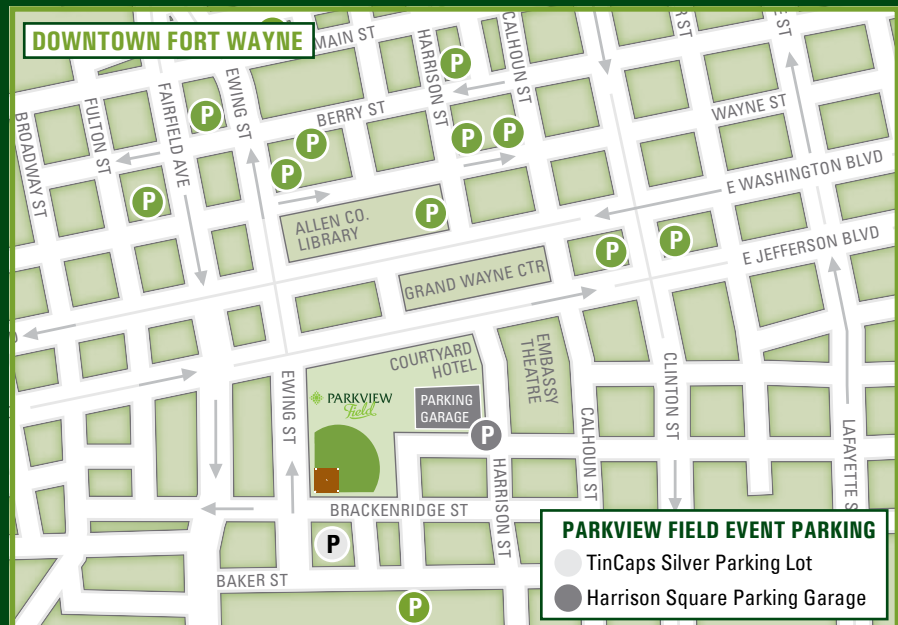

Turn left (North) at US-27/US-33

Continue to follow US-27 for 7.5 miles

Turn left at E. Washington Blvd. for 0.6 miles

Turn left on Fairfield Ave. and continue to the second Intersection

Turn left on W. Jefferson Blvd.

Turn left at IN-930/State Road 930/US-30, continue to follow IN-930 for 5.4 miles

Continue on E. Washington Blvd. for 3.1 miles

Turn left on Fairfield Ave. and continue to the second Intersection

Turn left on W. Jefferson Blvd.